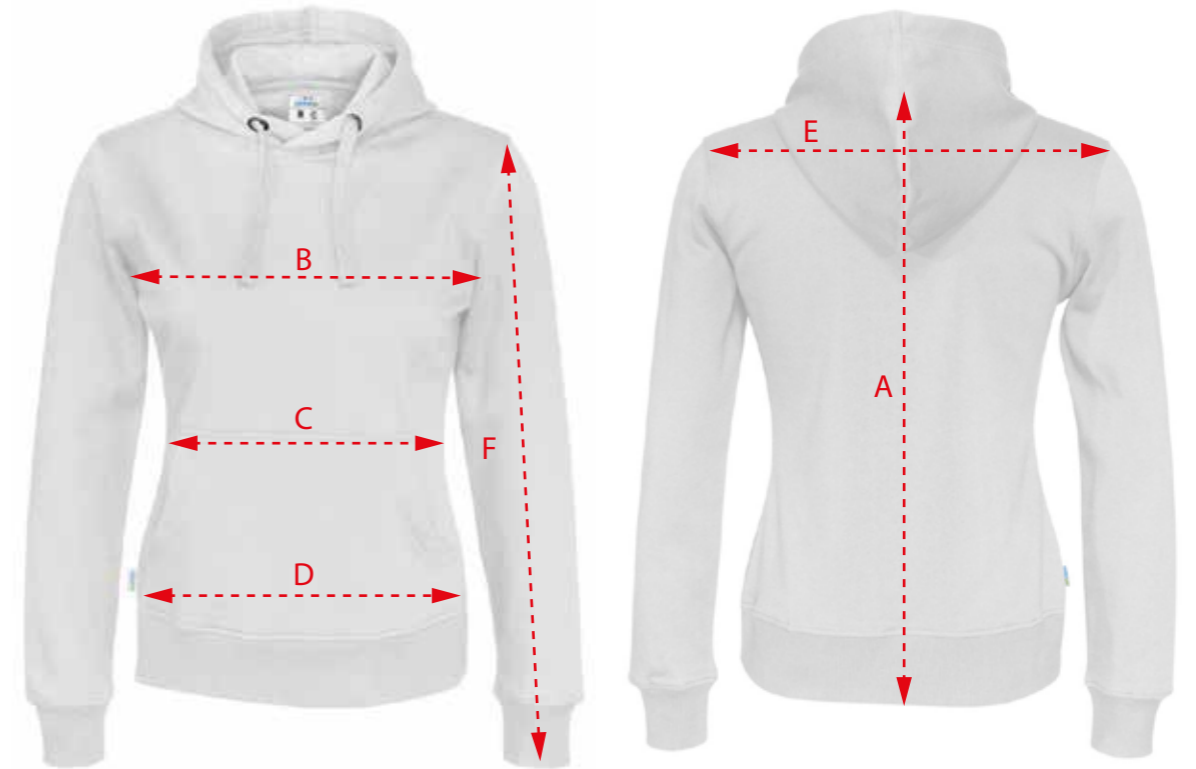

Note: The measurements on this chart shall be adapted on flat garments.

	141002 HOOD MAN	S	M	L	XL	XXL	3XL	4XL
A	Body length form inner shoulder	68	70	72	74	76	78	80
B	½ Chest	50	54	58	62	66	70	74
D	½ Bottom above rib	44	48	52	56	60	64	68
E	Shoulder width	44	47	50	53	56	59	62
F	Sleeve length	64	66	68	70	71,5	73	74,5

Note: The measurements on this chart shall be adapted on flat garments.

	141001 HOOD LADY	XS	S	M	L	XL	XXL
A	Body length from inner shoulder	59	61	63	65	67	69
B	½ Chest	44	47	50	55	60	65
C	½ Waist	39	41,5	44	48,5	53	57,5
D	½ Bottom above rib	44	47	50	55	60	65
E	Shoulder width	37	38,5	40	42	44	46
F	Sleeve length	59	60,5	62	63,5	65	66,5